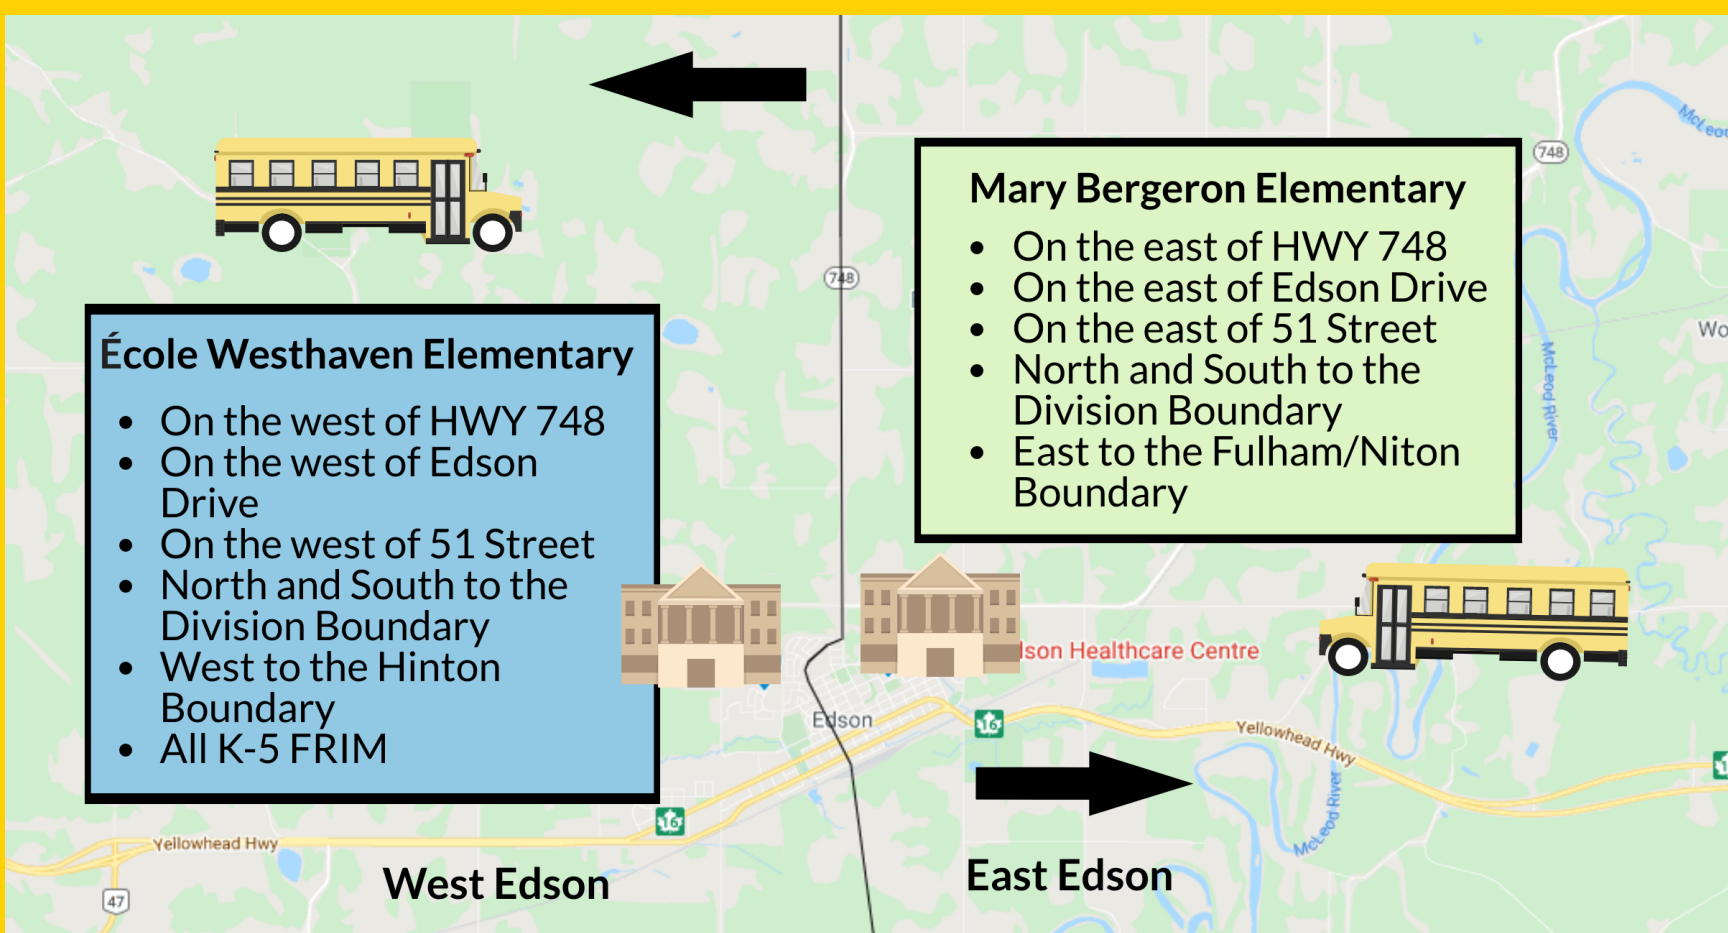

### École Westhaven Elementary

- On the west of HWY 748
- On the west of Edson Drive
- On the west of 51 Street
- North and South to the Division Boundary
- West to the Hinton Boundary
- All K-5 FRIM

### Mary Bergeron Elementary

- On the east of HWY 748
- On the east of Edson Drive
- On the east of 51 Street
- North and South to the Division Boundary
- East to the Fulham/Niton Boundary

## Designated Edson Elementary for Eligible Transportation Services - Boundary Update for 2022/2023

To align with the Student Transportation Regulation and the Education Act, the Board of Trustees has approved a boundary update to the Edson designated elementary schools' attendance areas for eligible transportation services for Edson students in K through Grade 5, effective for the 2022/2023 school year. The update was necessary to address the closure of Evergreen Elementary. The Board thanks the input from stakeholders who voiced the need for the update to the elementary school areas over the past few years, and to those who completed the Transportation Survey in March 2021. The Alberta government requires school jurisdictions to provide transportation to eligible students to their designated school. The designated school is the school closest to the student's address, or as designated by the Board for special programs.