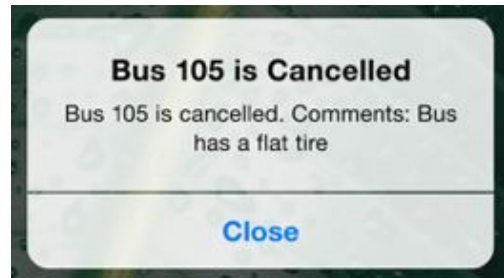

iOS:

Android:

- 2) Download the *Bus Status* app by Box Clever.

- 3) Open the app and select *Grande Yellowhead Public School Division* from the list.

- 4) Go to *All Buses*. Tap the star to add a bus to *My Buses*.

5) You'll receive a notification when one of your buses is Delayed, Cancelled, or Early.

6) Tap the bell icon to see general Notifications.