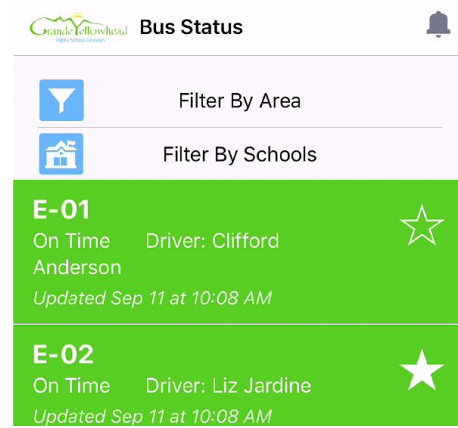

iOS:

Android:

- 2) Download the *Bus Status* app by Box Clever.

- 3) Open the app and select *Grande Yellowhead Public School Division* from the list.

- 4) Go to *All Buses*. Tap the star to add a bus to *My Buses*.

5) You'll receive a notification when one of your buses is Delayed, Cancelled, or Early.

6) Tap the bell icon to see general Notifications.